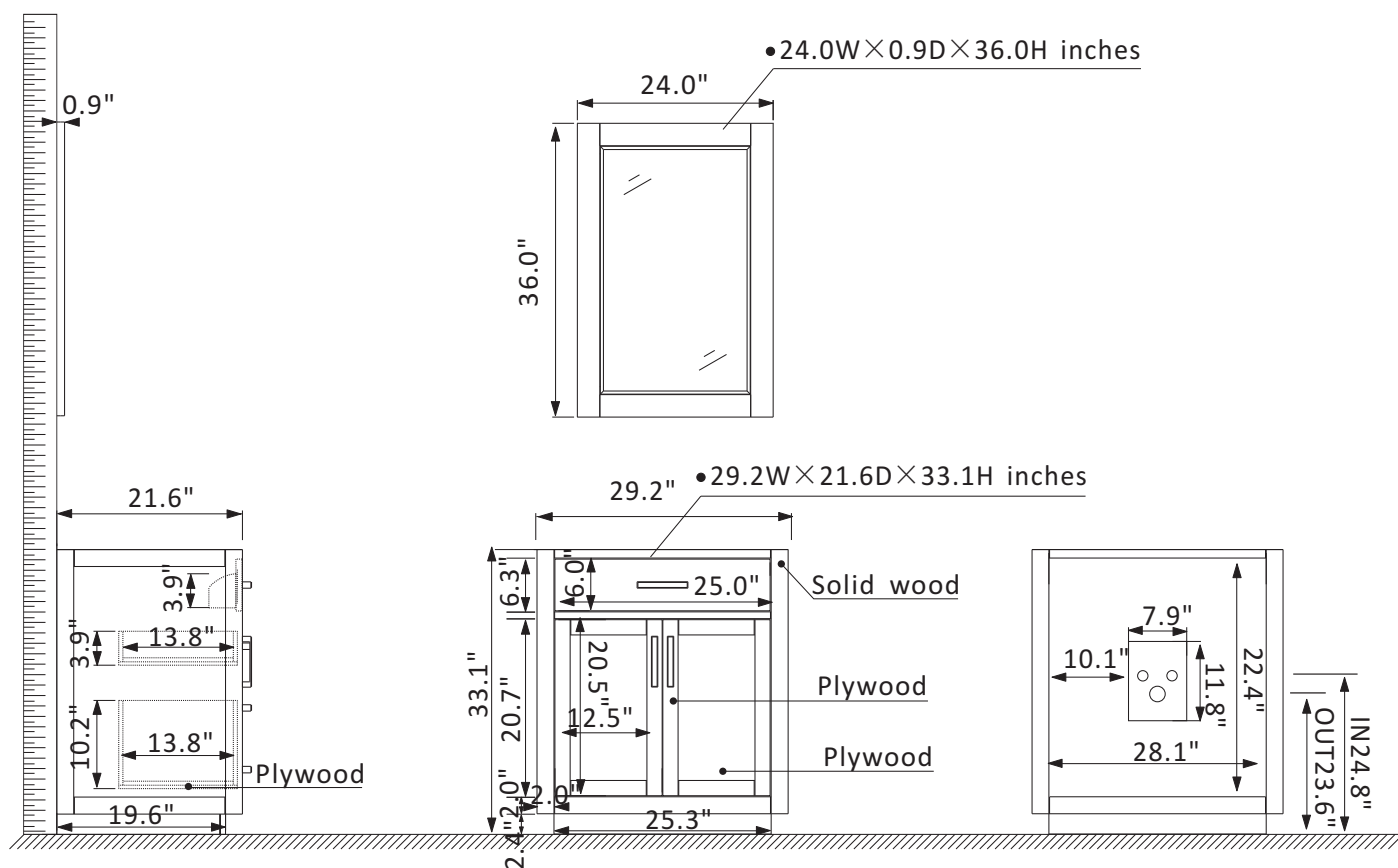

Altair Ivy Vanity Collection 531030-CAB-RB

Features

Construction: Solid wood / plywood

Finish: White or Royal Blue Finish

Countertop: Space for custom countertop and sink

Sink: Accommodate Standard Oval and Rectangular undermount sinks

Faucet: Room for Single Hole, Narrow or Wide Spread Faucet Plumbing

Door/Drawer: 1 flip-down drawer on top and 2 soft-closing drawers

Mirror: Single matching, framed mirror

Hardware: Brushed copper finish hardware